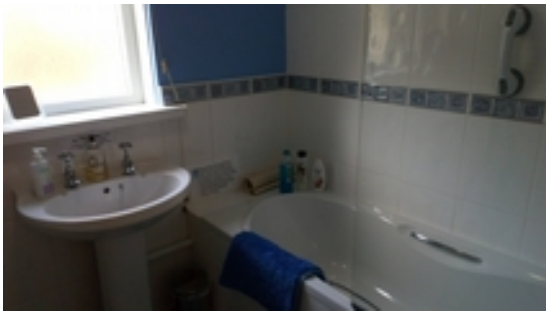

Bathroom

Qty Description

- 1 bathmat
- 1 cabinet
- 1 loo roll holder
- 1 stainless steel pedal bin
- 1 loo brush
- 1 Roman blind
- 1 hand towel
- 1 basket
- 1 rubber non-slip mat
- 1 shaving mirror

Bedroom 2

Qty Description

- 2 single beds
- 2 mattress protectors
- 2 single duvets
- 2 single duvet covers
- 2 single fitted sheets
- 4 pillows
- 4 pillow protectors
- 4 pillow cases
- 2 throws
- 2 cushions
- 1 bedside lamp
- 1 bedside table
- 1 wardrobe
- 6 wooden coathangers
- 3 spare blankets
- 1 spare duvet
- 1 upright chair
- 1 set drawers
- 1 medium wall mirror
- 2 bath towels
- 2 hand towels
- 1 pair curtains
- 1 roller blind
- 2 small framed pictures (TIm)
- 2 medium prints
- 1 lampshade
- 1 china dish
- 1 small glass vase
- 2 coasters
- 2 socket protectors
- 1 waste bin Black

Bedroom 2